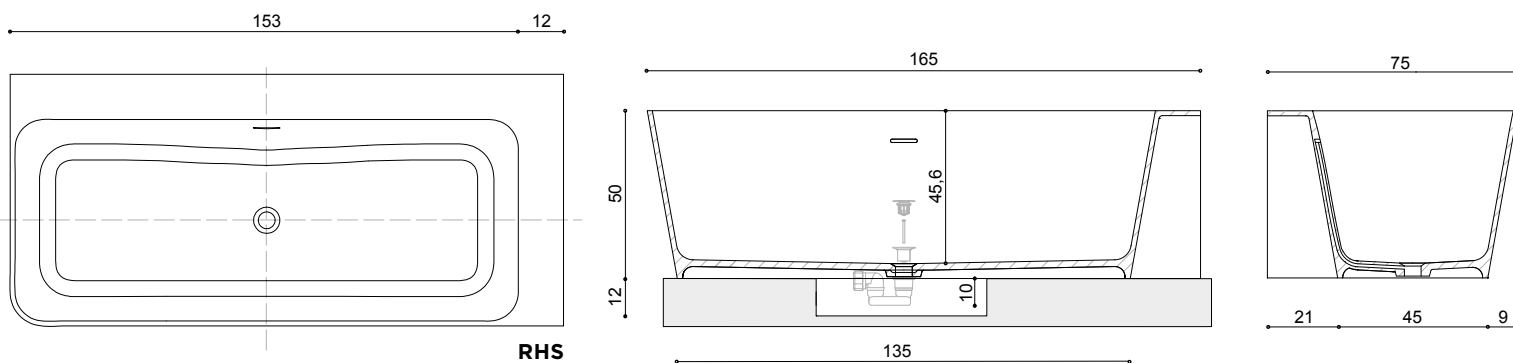

SARA BATHTUB (wall-mounted)

(colours from the Arbi palette excl. metal)

description

SARA LHS-RHS bathtub
W. 165 x D. 75 x H. 50 cm
 with Bianco Stop & Go plug (or coloured on Tekno all colour bathtub) and drain pipe kit (**with integrated overflow hole**)

Water capacity: 243 litres
 Weight: 105.8 kg

material

TEKNO BIANCO

TEKNO EXTERNAL COLOUR

TEKNO FULL COLOUR

NOTE For tap holes on the edge of the bathtub, please provide a template or technical drawing.